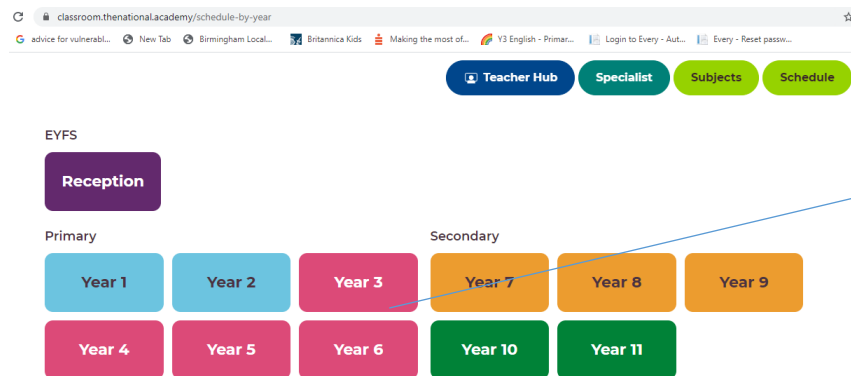

How to access Oak National Academy on Day 1 in the event of a whole school closure

1. <https://classroom.thenational.academy/subjects-by-year>

2.

Click on your year group.

3.

It will take the child to the current week and current day.

Please complete work and hand in to your teacher on your return to school for it to be marked.

4. Alternative route: type in Oak National Academy into GOOGLE-Lessons-Schedule