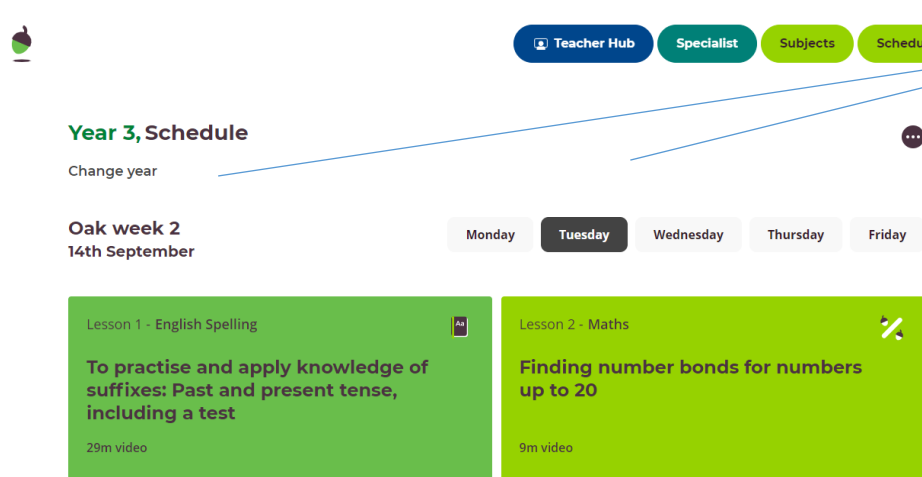

How to access Oak National Academy on Day 1 in the event of a whole school closure

1. <https://classroom.thenational.academy/subjects-by-year>

2.

Click on your year group.

3.

It will take the child to the current week and current day.